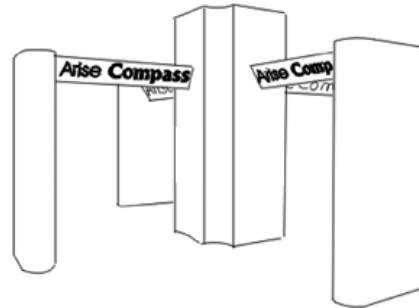

## Arise 20' Compass Island Display

**PART # AK20CI**

**Kit Price \$14,872.00**

Part #	Qty	Description	Unit Price:	Total:
FRMA4TSF	4	4 Quad Straight Tower Fiberglass Frames	\$480.00	\$1920.00
FRMA3TSF	4	3 Quad Straight Tower Fiberglass Frame	\$360.00	\$1440.00
AMB1	80	Metal Mounting Bar	\$ 20.00	\$1600.00
PNLAS	8	Fabric Straight Panels	\$240.00	\$1920.00
PNLAXS	4	Fabric Extended Straight Panels	\$340.00	\$1360.00
PNLAEC	8	Fabric Radius Endcaps	\$150.00	\$1200.00
PNLAXEC	4	Fabric Extended Radius Endcaps	\$250.00	\$1000.00
AKBTB1	4	Triangular Backlit Bridge Assembly	\$673.00	\$2692.00
CAS	6	Standard Shipping Cases	\$290.00	\$1740.00

### Specifications:

	(H x W x D)
Complete Display:	119 3/4" x 233" x 233"
Tower Frame:	89 1/2" x 29"
Extended Straight Fabric Panel:	117 3/4" x 29 3/16"
Extended Radius Endcap:	117 3/4" x 23"
Podium Conversion Kit:	39" x 32 3/4" x 20"
Approx. Shipping Weight:	275 lbs

### Specifications:

Extended Tower Frame:	119 1/2" x 29"
Standard Fabric Type:	Showtime
Straight Fabric Panel:	87 3/4" x 29 3/16"
Radius Endcap:	87 3/4" x 23"
Standard Shipping Case:	40" x 16" x 19"