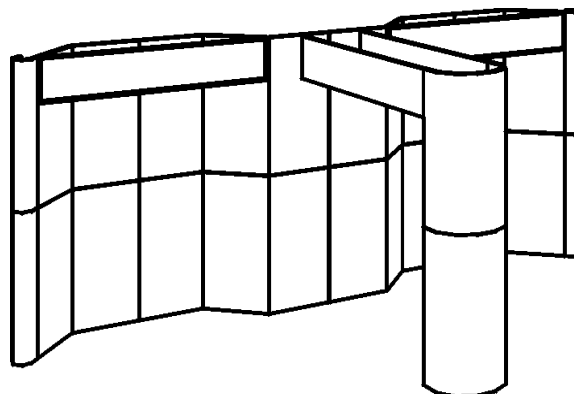

## Marquee 20' Display with two 70" Headers, Endcaps & Tower

**PART # MK20H1** *Kit Price \$9151.00*

### 20' DISPLAY WITH TWO 70" HEADERS, ENDCAPS & TOWER

**PART # MK20H1**

**KIT PRICE \$9151.00**

Part #	Qty	Description	Unit Price:	Total:
M5P	4	Double Sided, Stackable 5 Panel Unit	\$ 980.00	\$3920.00
FMH2	2	Backlit Header Frame w/ Plexi Insert	\$ 204.00	\$ 408.00
LB320	4	Light bars w/ 3 20 Fluorescent watt bulbs	\$ 120.00	\$ 480.00
ME2C	4	Double Sided, Reversible Endcap	\$ 168.00	\$ 672.00
MKBSB2	1	Backlit Bridge Assembly (70")	\$ 833.00	\$ 833.00
M2R1	1	Radius Tower	\$1465.00	\$1465.00
MA1	17	Stacking Spline (11 1/2")	\$ 4.50	\$ 76.50
CMQ	6	Standard Marquee Case	\$ 330.00	\$1980.00

Specifications:	H x W x D
Complete Display:	92" x 223" x 24"
Panel:	46" x 24"
Standard Fabric Type:	Showtime
Backlit Header Frame:	14" x 70"

Specifications:	
Standard Shipping Case:	54 1/2" x 25 1/2" x 9"
Approx. Shipping Weight:	450 lbs
Header Graphic Size:	13 1/2" x 69 1/2"