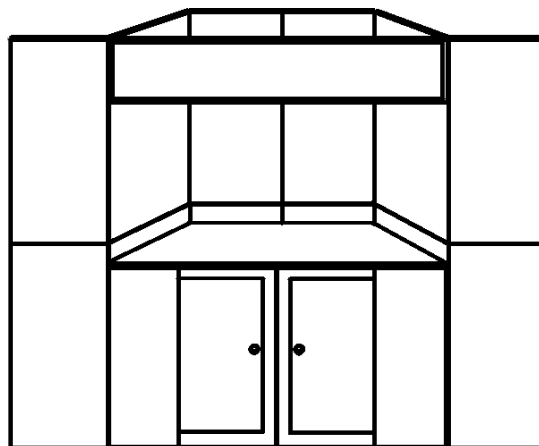

## Marquee 10' Display with 70" Header & 70" Cabinet

**PART # MK10H1 Kit Price \$4270.00**

### 10' DISPLAY WITH 70" HEADER & 70" CABINET

**PART # MK10H1**

**KIT PRICE \$ 4270.00**

| Part # | Qty | Description                               | Unit Price: | Total:    |
|--------|-----|---|-------------|-----------|
| M6P    | 2   | Double Sided, Stackable 6 Panel Unit      | \$1085.00   | \$2170.00 |
| FMH2   | 1   | Backlit Header Frame w/ Plexi Insert      | \$ 204.00   | \$ 204.00 |
| LB320  | 2   | Light bars w/ 3 20 watt Fluorescent bulbs | \$ 120.00   | \$ 240.00 |
| MCB70  | 1   | Cabinet with Laminate Top, Doors, & Shelf | \$ 954.00   | \$ 954.00 |
| CMQ    | 3   | Standard Marquee Case                     | \$ 330.00   | \$ 990.00 |
| MA1    | 9   | Stacking Spline 11 1/2"                   | \$ 4.50     | \$ 40.50  |

**(see ACCESSORIES section for more options)**

| Specifications:       | H x W x D          |
|-----------------------|--------------------|
| Complete Display:     | 92" x 120" x 24"   |
| Panel:                | 46" x 24"          |
| Standard Fabric Type: | Showtime           |
| Backlit Header Frame: | 14" x 70"          |
| Cabinet:              | 40" x 70" x 24"    |
| Laminate Colors:      | Black, White, Grey |