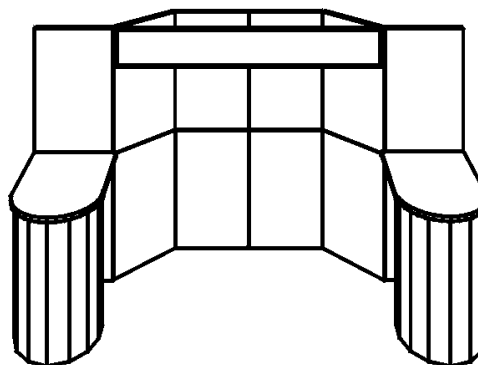

Marquee 10' Display with 70" Header & Side Podiums

PART # MK10H5 Kit Price \$4789.00

10' DISPLAY WITH 70" HEADER & SIDE PODIUMS PART # MK10H5 KIT PRICE \$4789.00

Part #	Qty	Description	Unit Price:	Total:
M6P	2	Double Sided, Stackable 6 Panel Unit	\$1085.00	\$2170.00
FMH2	1	Backlit Header Frame w/ Plexi Insert	\$ 204.00	\$ 204.00
LB320	2	Light bars w/ 3-20 watt bulbs	\$ 120.00	\$ 240.00
MKP1R	2	Radius Podium Counters	\$ 750.00	\$1500.00
CMQ	3	Standard Marquee Case	\$ 330.00	\$ 990.00
MA1	6	Stacking Spline 1 1/2"	\$ 4.50	\$ 27.00

Specifications:

	H x W x D
Complete Display:	92" x 120" x 67"
Panel:	46" x 24"
Standard Fabric Type:	Showtime
Backlit Header Frame:	14" x 70" 1/2"
Podium:	40" x 46" x 24"
Laminate Standard Colors:	Black, White, Grey

Specifications:

Standard Shipping Case:	54 1/2" x 25 1/2" x 9"
Approx. Shipping Weight:	235 lbs
Weight of 6 Panel Unit:	30 lbs
Header Graphic Size:	13 1/2" x 69"
Podium Weight Capacity:	60 lbs